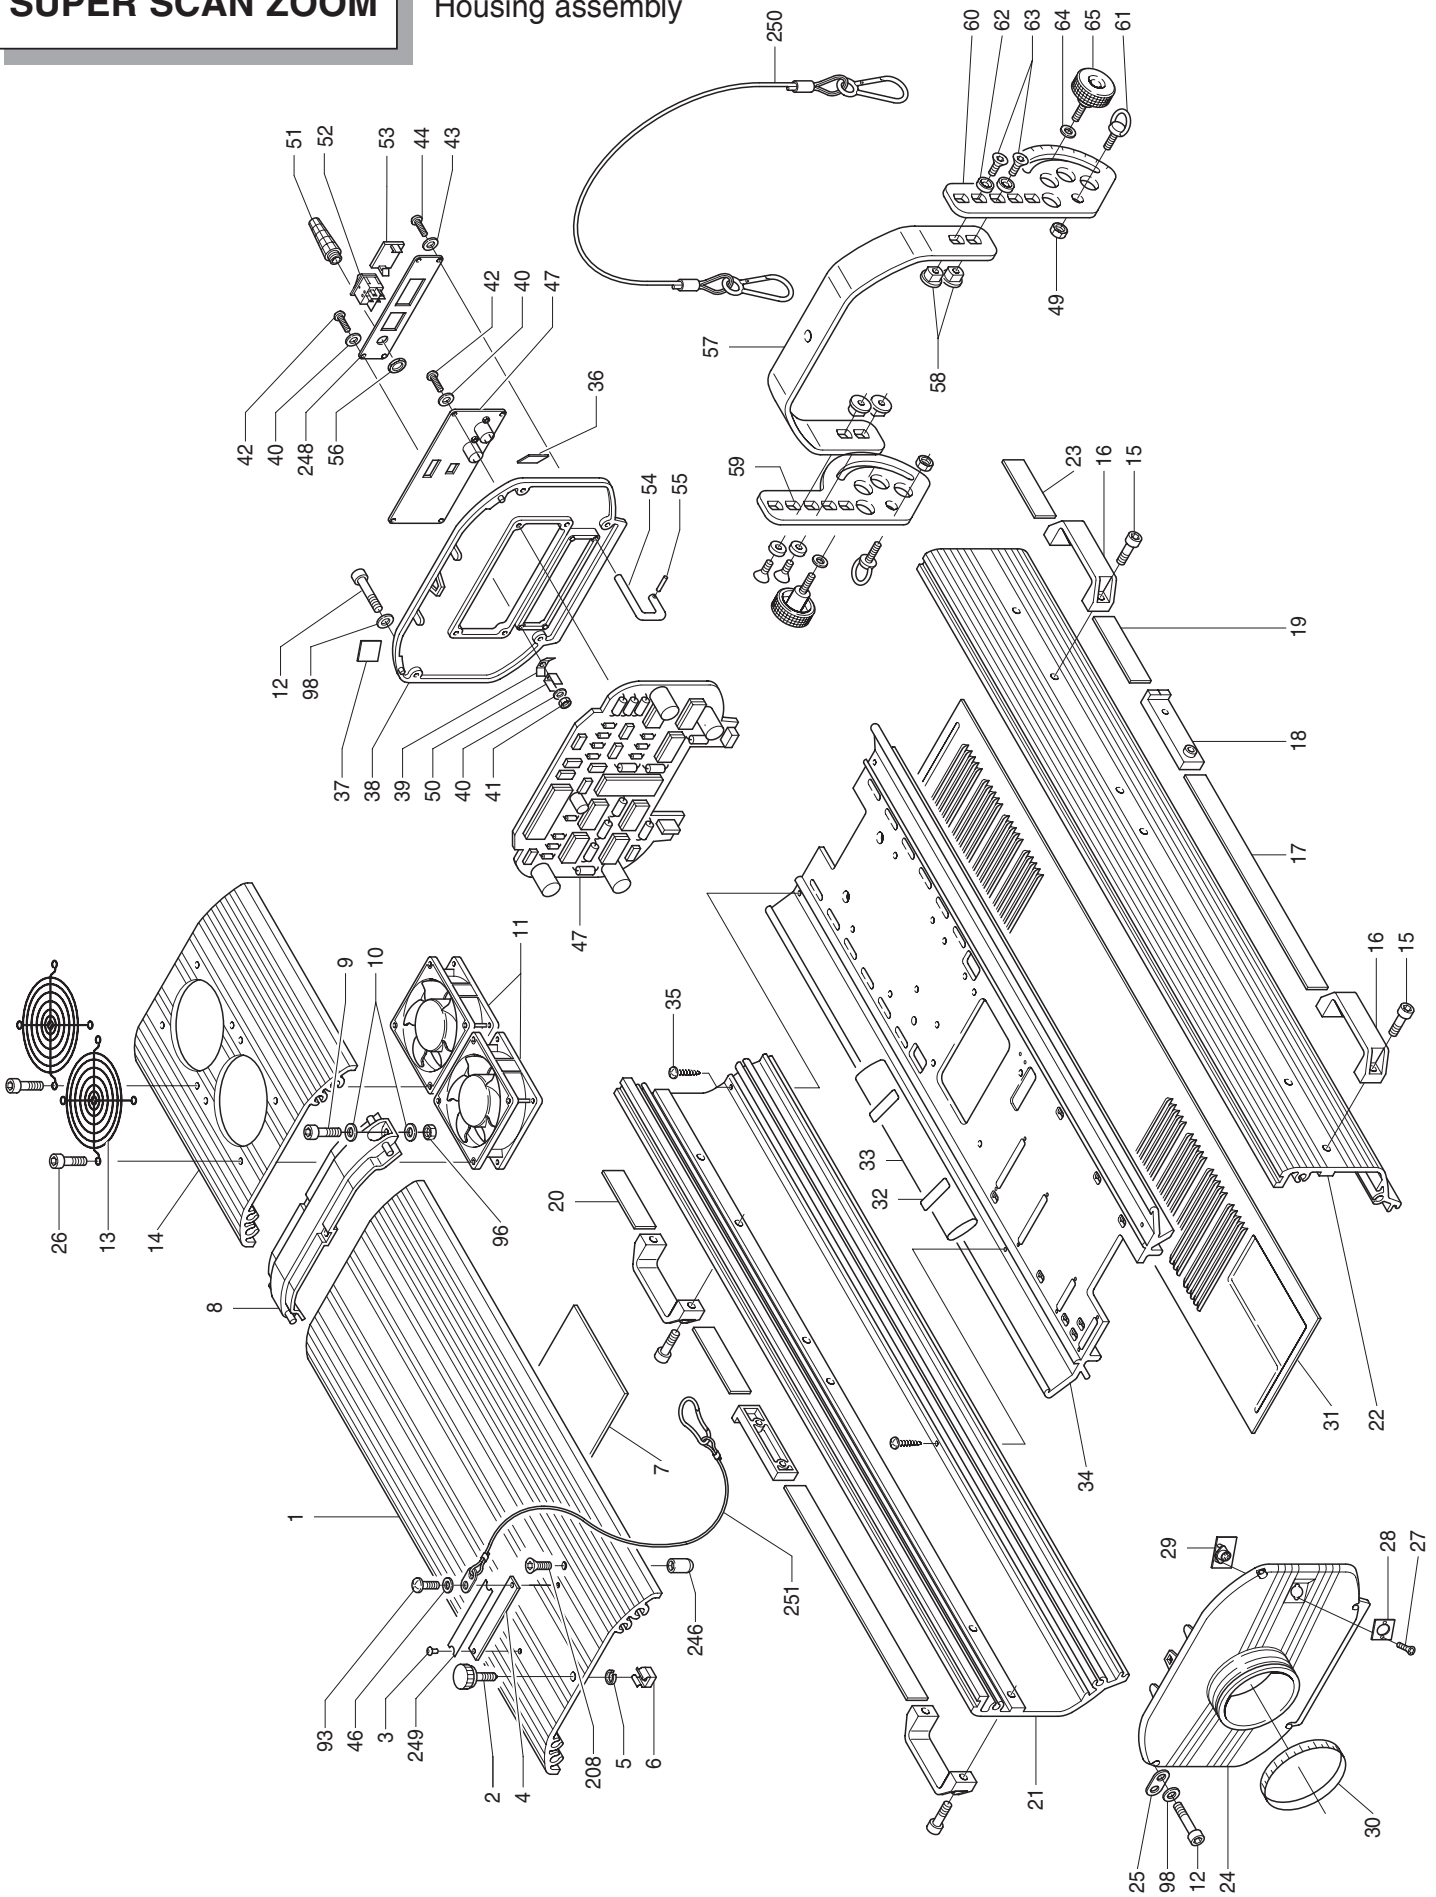

# SUPER SCAN ZOOM

Focus/zoom assembly  
COD. 1720311/801