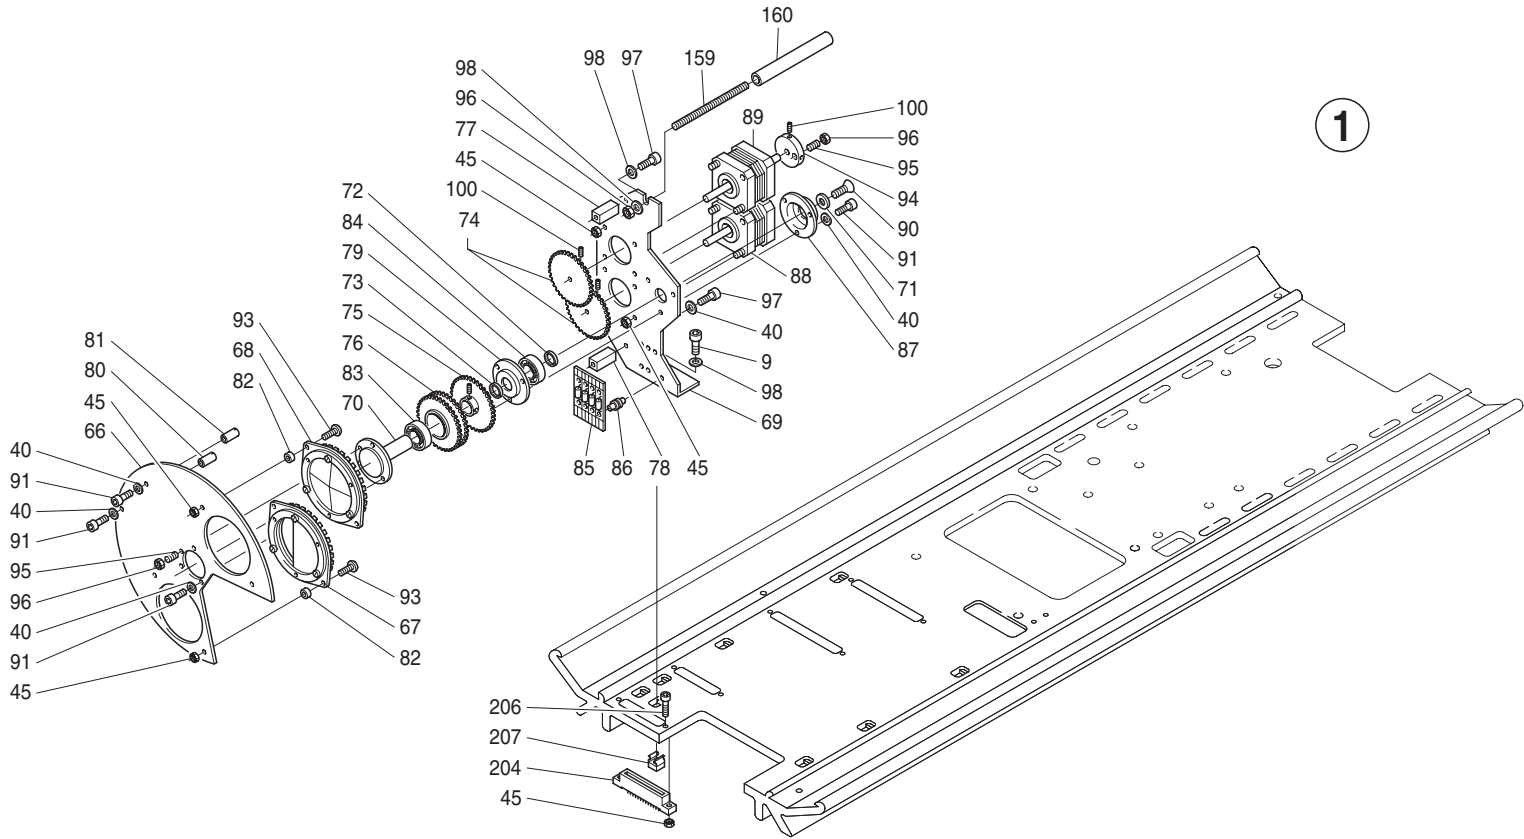

SUPER SCAN ZOOM

Rotating prism assembly COD. 172030/801